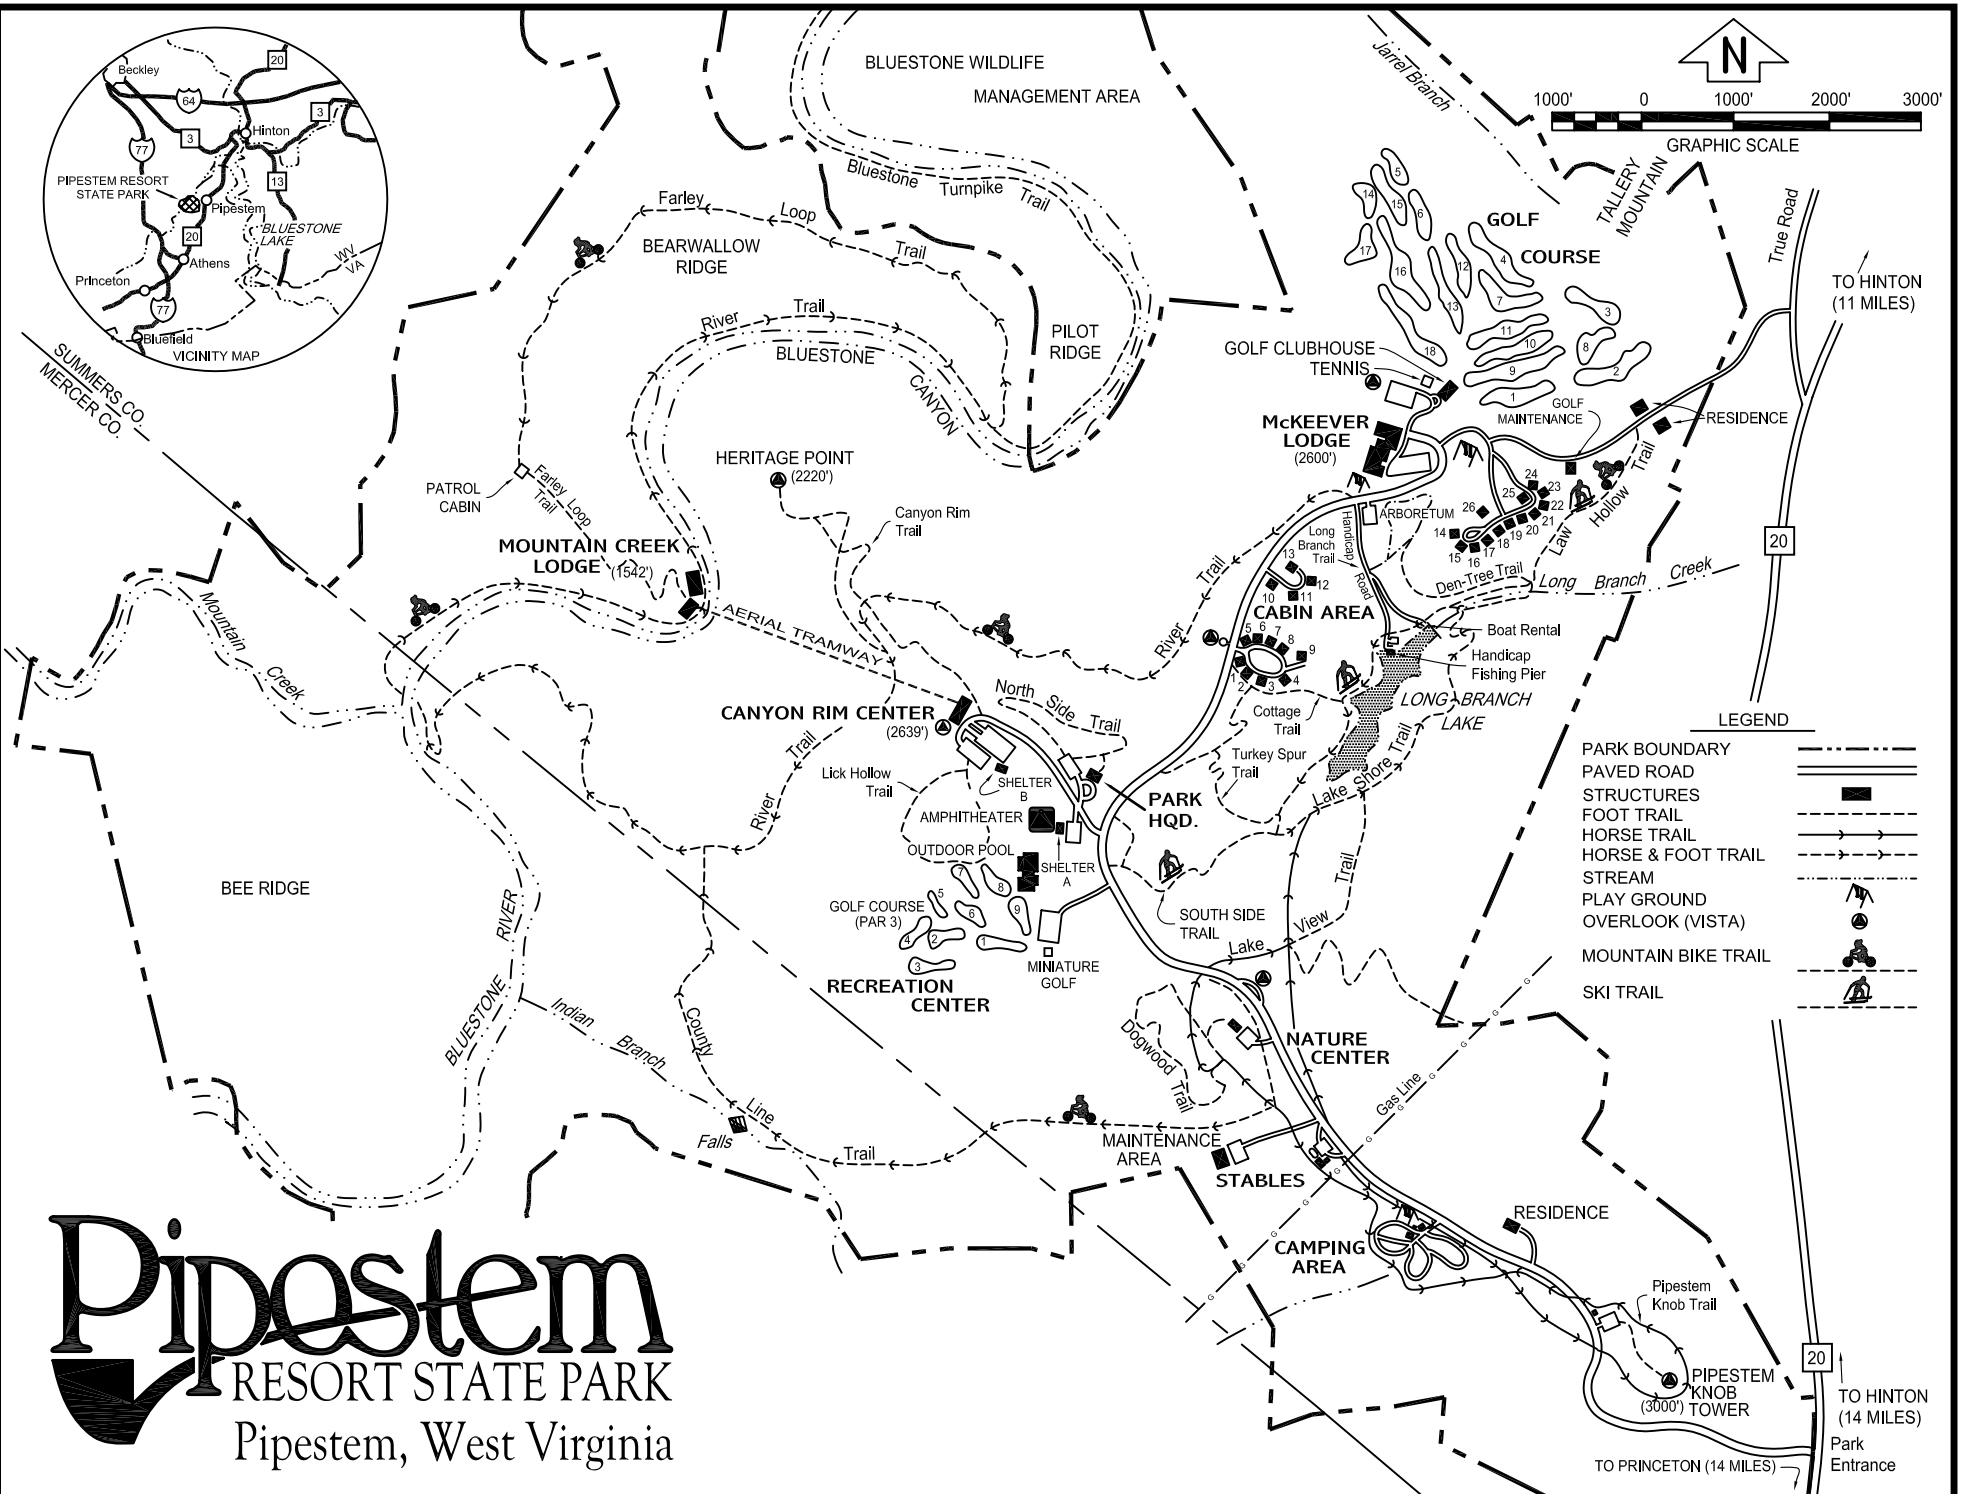

SUMMERS CO.
MERCER CO.

LEGEND

---	PARK BOUNDARY
====	PAVED ROAD
■	STRUCTURES
- - - -	FOOT TRAIL
- - - -	HORSE TRAIL
- - - -	HORSE & FOOT TRAIL
- - - -	STREAM
○	PLAYGROUND
○	OVERLOOK (VISTA)
🚲	MOUNTAIN BIKE TRAIL
🏂	SKI TRAIL

Pipestem

RESORT STATE PARK
Pipestem, West Virginia

TO HINTON
(11 MILES)

TO HINTON
(14 MILES)

TO PRINCETON (14 MILES)